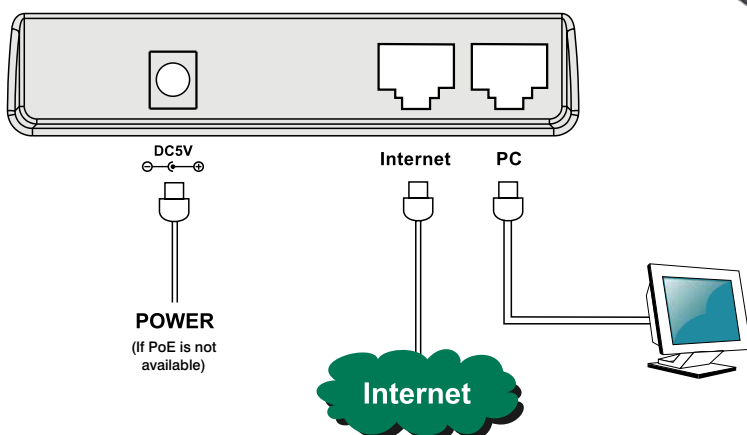

Voice Features

Wideband Codec: G.722, voice spectrum between 50-7000Hz
Narrowband Codecs: G.711, G.726, G.723.1/iLBC, G.729AB and GSM VAD, CNG, AEC, PLC, AJB, AGC
Full-duplex hands-free speakerphone

Phone Features

Call Hold, Call Waiting, Call Transfer, Call Forward
300 name/number phonebook
Caller ID, Call List, DND, Redial, Flash
3-way Conference, Speed Dial
Personal Ring Tone, Voicemail
Volume Adjustment, Mute, Speakerphone
LDAP

IP PBX System Integration

Dial Plan, Dial-now, Paging
Downloadable enterprise phonebook
Call Park, Call Pickup, Distinctive Ringtone
Auto-answer, intercom

Config, Upgrade and Usage

TR69 standard
Language Customization Support
Firmware Upgrade: TFTP/Console/Auto-provision
Auto-provision: TR069, HTTPS, HTTP, FTP, TFTP, PnP
Direct IP call without SIP proxy
Dial number via SIP server
Dial URL via SIP server

Security

Secure RTP
Digest authentication using MD5/MD5-
sess
Secure configuration file via AES encryption

Physical Features

TI Titan Chipset
LCD: 132x64 with blue backlit
3 programmable keys, 4 text-sensitive keys
23 hard keys, 2 indication LEDs
Headset port: RJ9
Network Interface: 2xRJ45 10/100M ports
Dimension: 275 x 220 x 105 mm
Net Weight: 1.22 kg
Optional power adapter: Input: AC 100~240V
Output: DC 5V/1A
Operating humidity: 10~95%
Storage temperature: up to 60 C

Certifications

WEEE Compliant

ROHS Compliant

Yealink
EASY VoIP